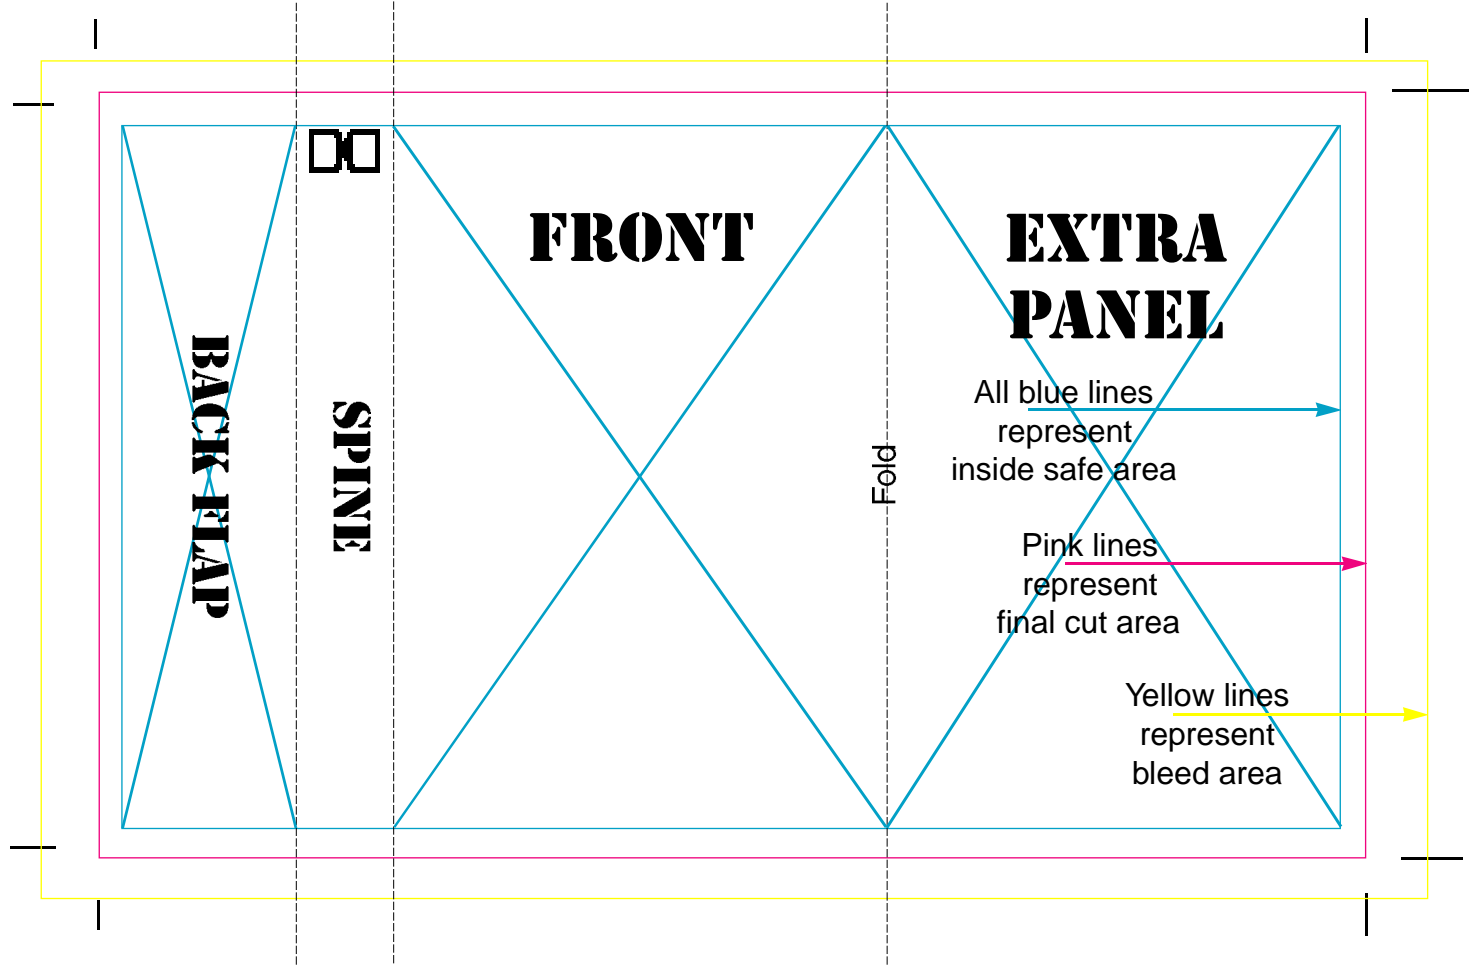

WORLD
REPLICATION GROUP

BACK FLAP

FRONT

**EXTRA
PANEL**

SPINE

Fold

All blue lines
represent
inside safe area

Pink lines
represent
final cut area

Yellow lines
represent
bleed area

BACK-UP OF FRONT INCLUDING EXTRA PANEL

(This side prints black/white)

All blue lines
represent
inside safe area

Pink lines
represent
final cut area

Yellow lines
represent
bleed area